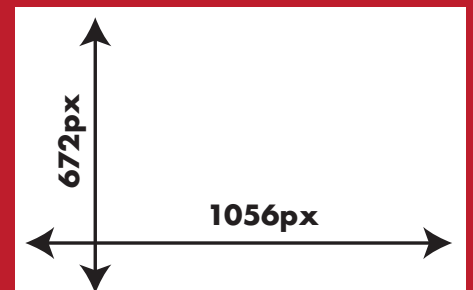

SCREEN SIZE

CONTENT DELIVERY

Contact: **GUSTAVO CANTATORE**

gustavocantatore@super8.es

cc.emisiones@super8.es

+34 917370247

+34 615131725

DELIVERY TIME

48 working hours prior to campaign launch.

Content must fulfill the requirements in the above standards.